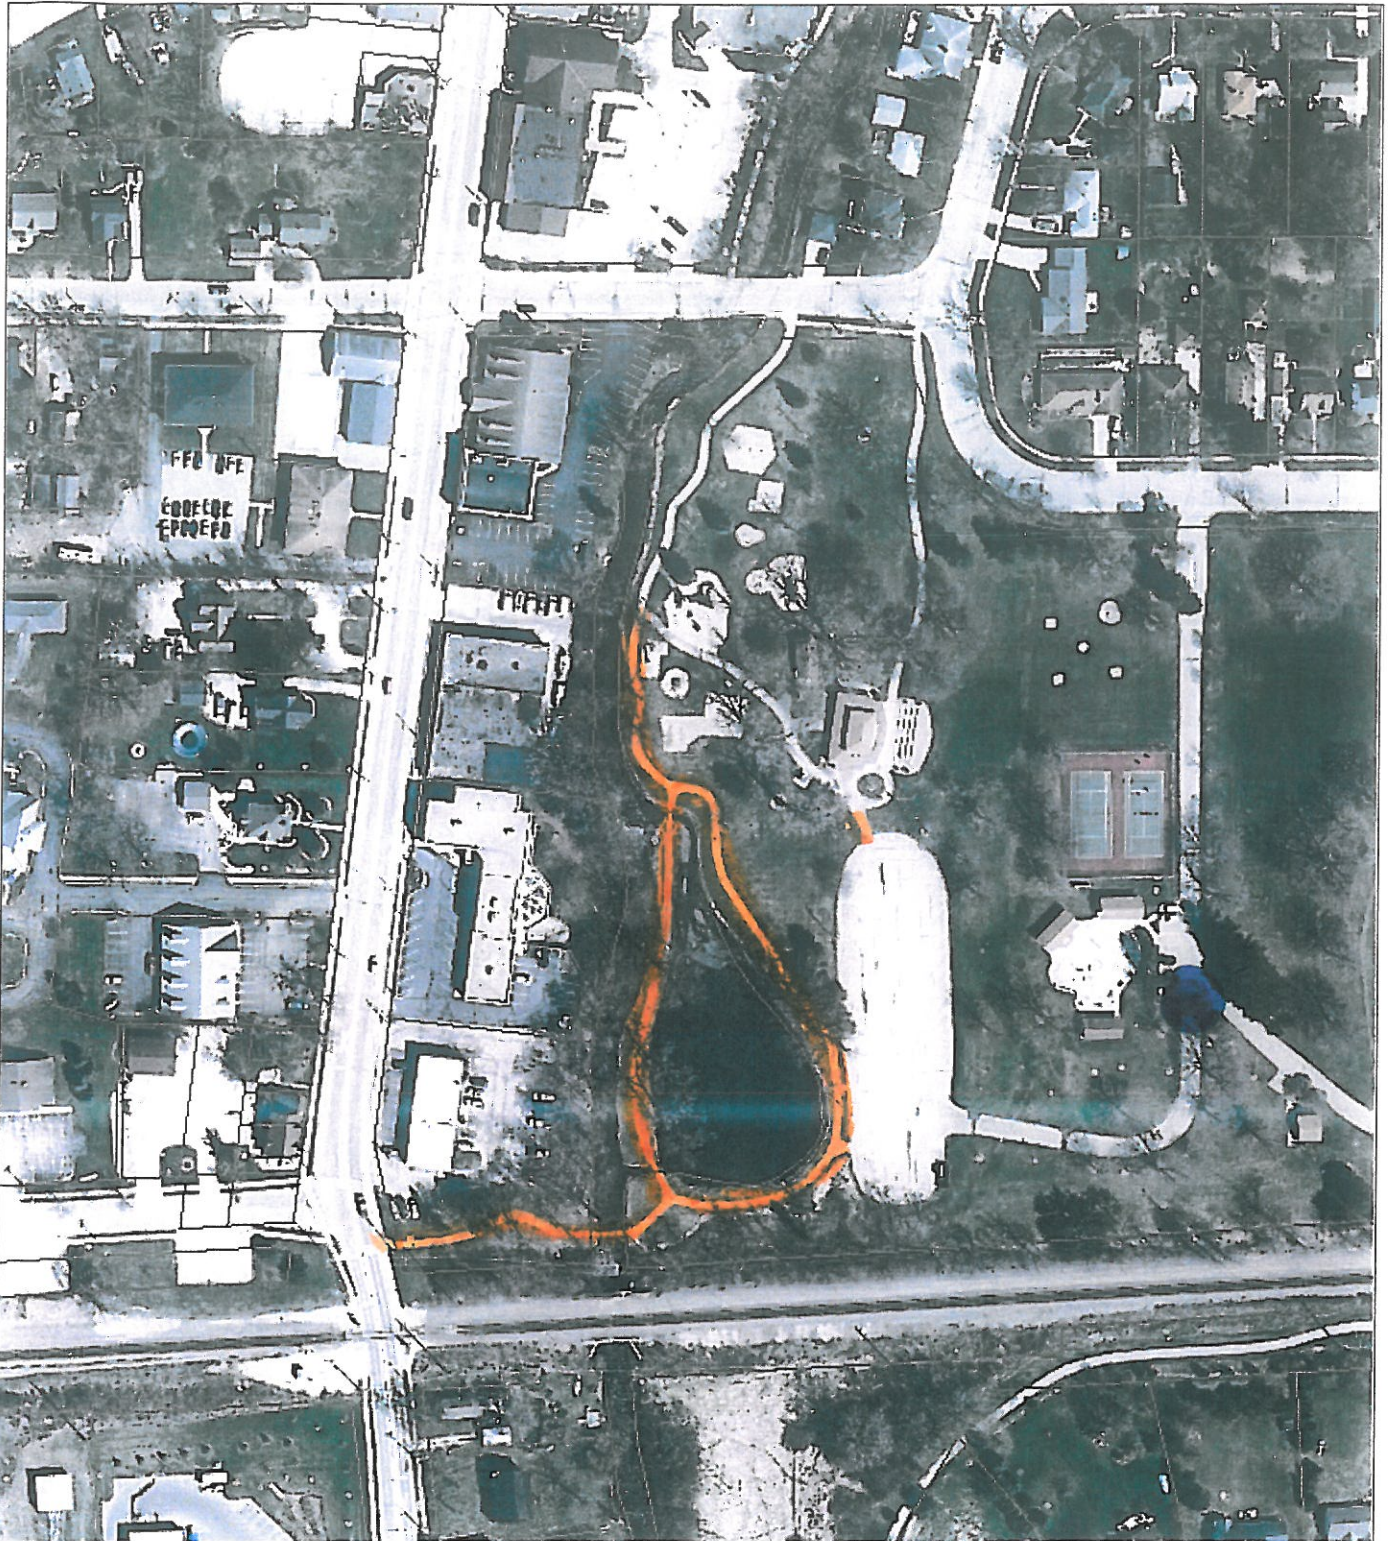

# Nixon Park Closures During Pond Dredging

### DISCLAIMER:

This map is not a survey of the actual boundary of any property this map depicts.

The Village of Hartland does not guarantee the accuracy of the material contained here in and is not responsible for any misuse or misrepresentation of this information or its derivatives.

SCALE: 1 = 167'

Print Date: 1/11/2021

-  - Path Closure
-  - Road Closure