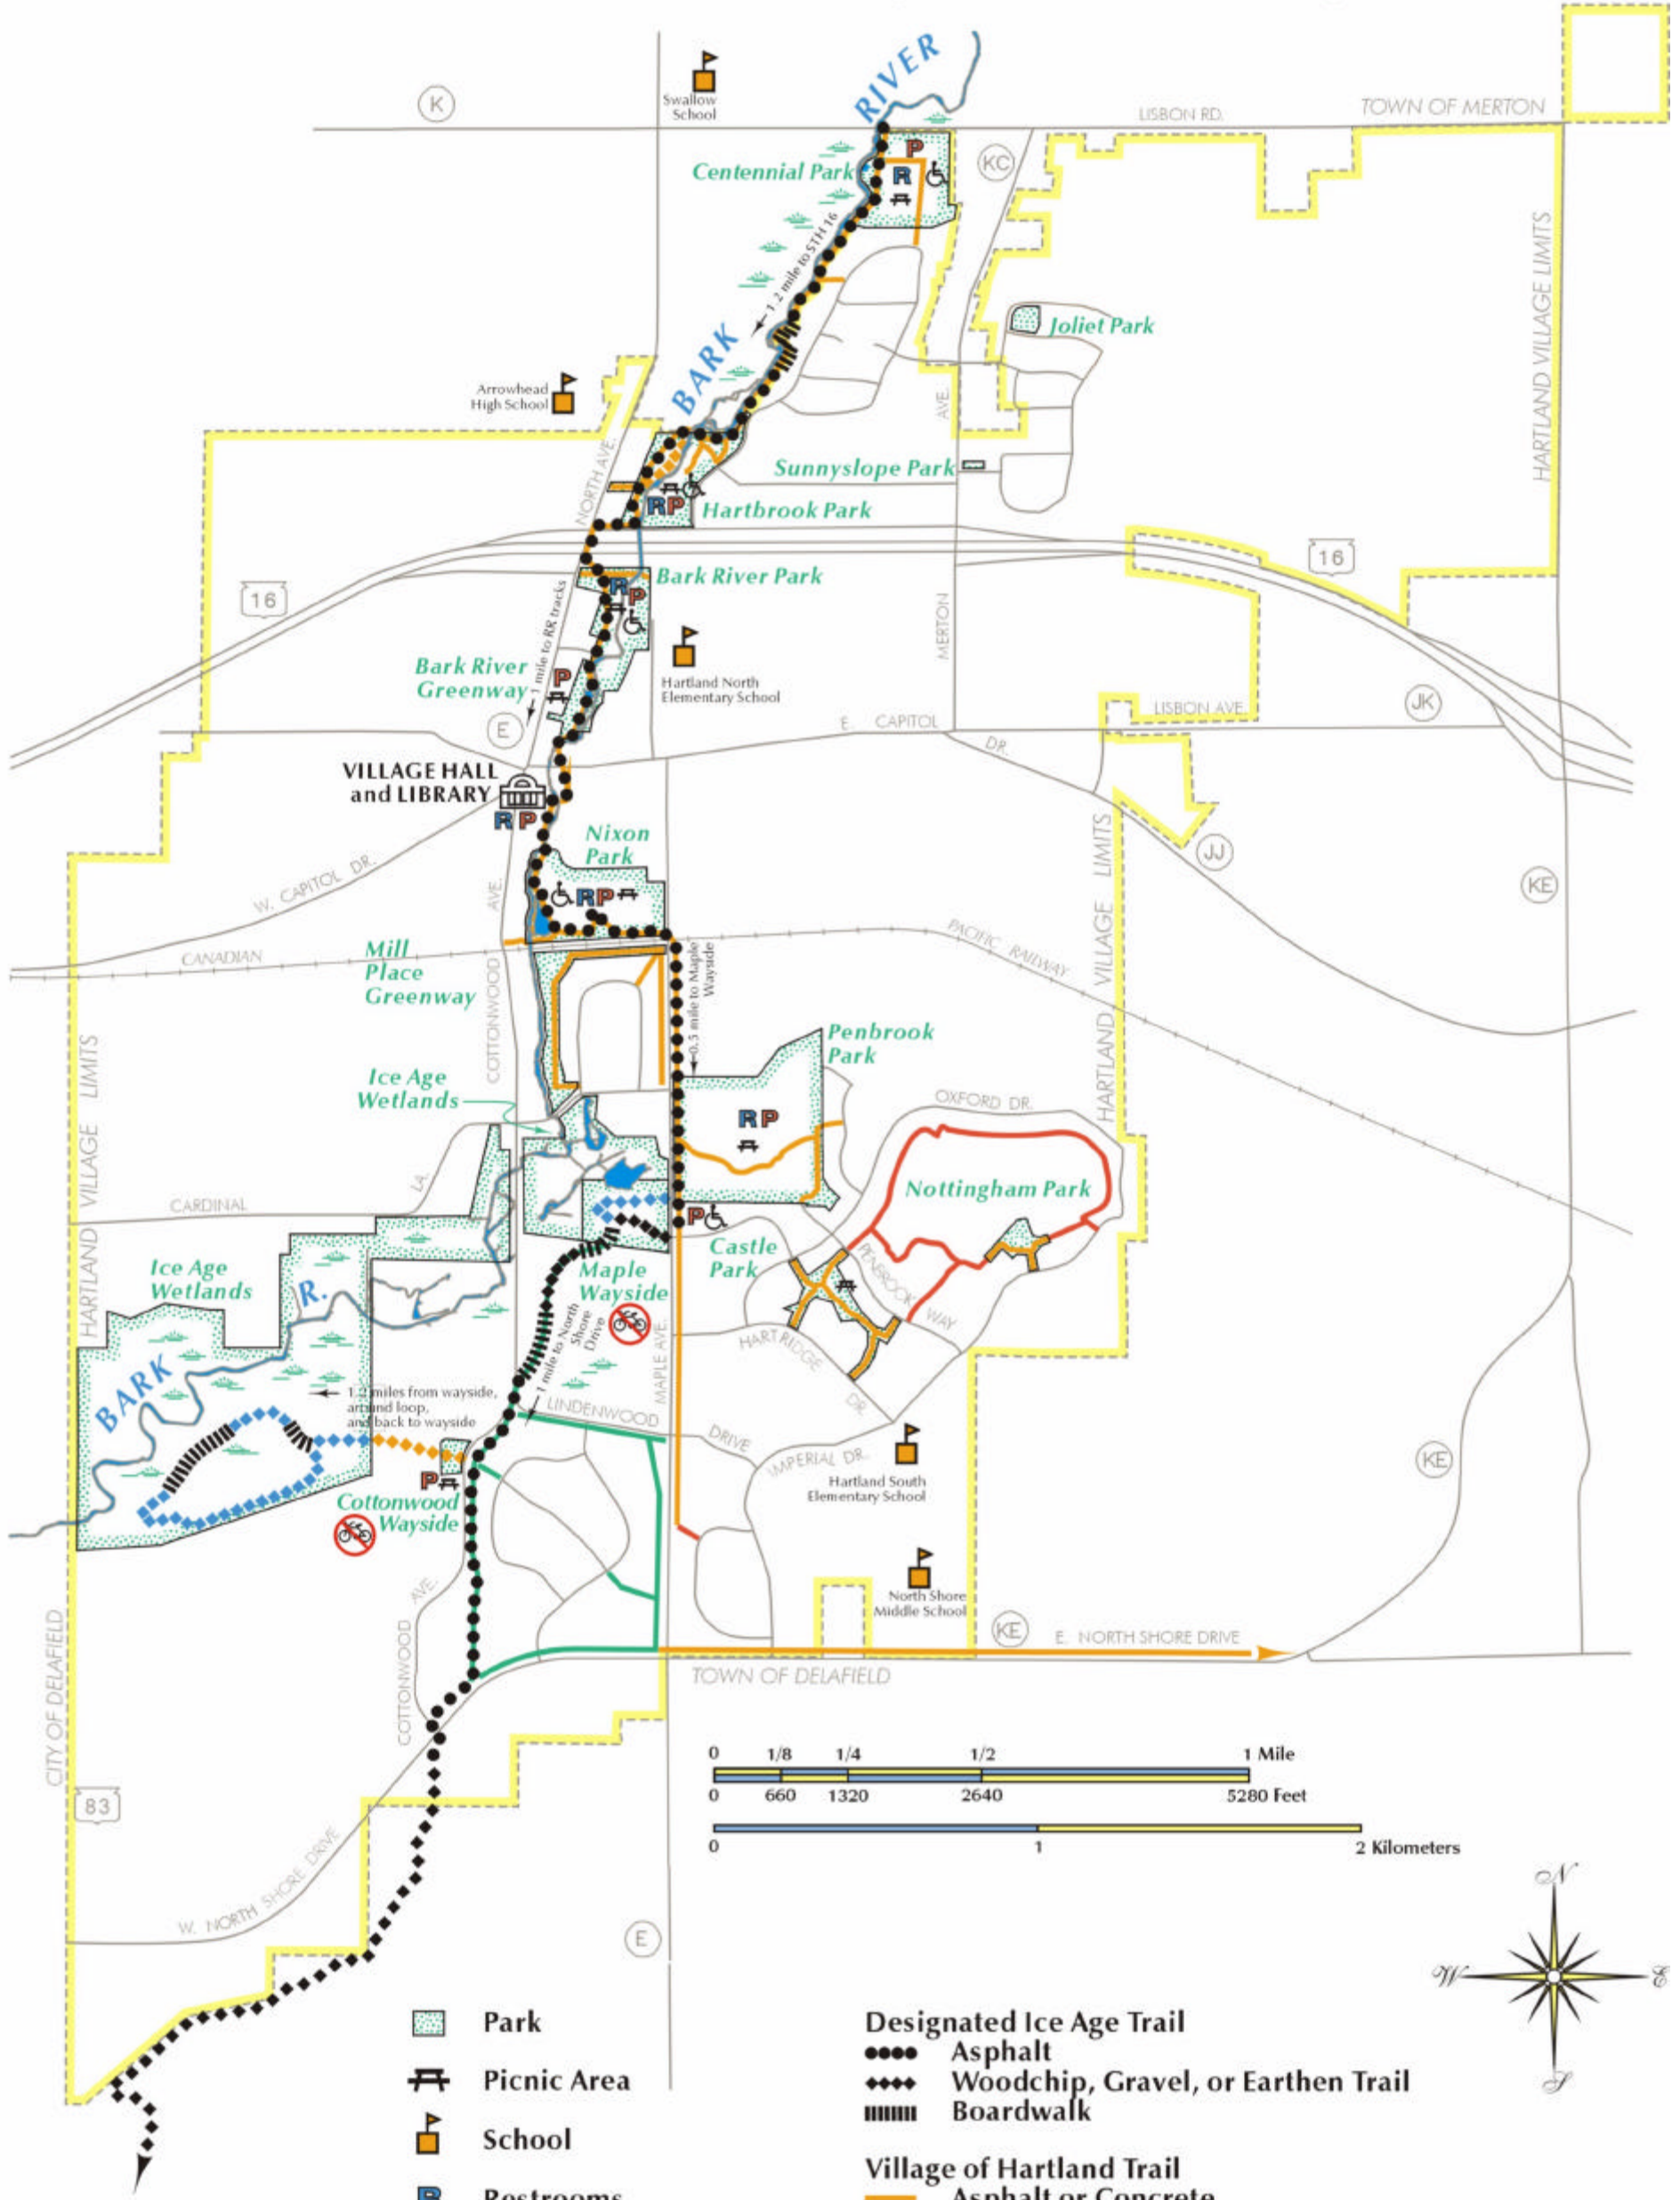

HARTLAND PARKS AND TRAILS

- Park
- Picnic Area
- School
- Restrooms
- Parking
- Accessibility
- Wetland Environment
- Bicycles are prohibited on the Ice Age Wetland Trails at Cottonwood and Maple Waysides.
- Designated Ice Age Trail**
 - Asphalt
 - Woodchip, Gravel, or Earthen Trail
 - Boardwalk
- Village of Hartland Trail**
 - Asphalt or Concrete
 - Woodchip, Gravel, or Earthen Trail
- Hartridge Homeowners Association Trail**
 - Asphalt
- River Reserve Homeowners Association Trail**
 - Asphalt
 - Boardwalk
- Ice Age Wetlands Trail**
 - Woodchip, Gravel, or Earthen Trail
 - Boardwalk