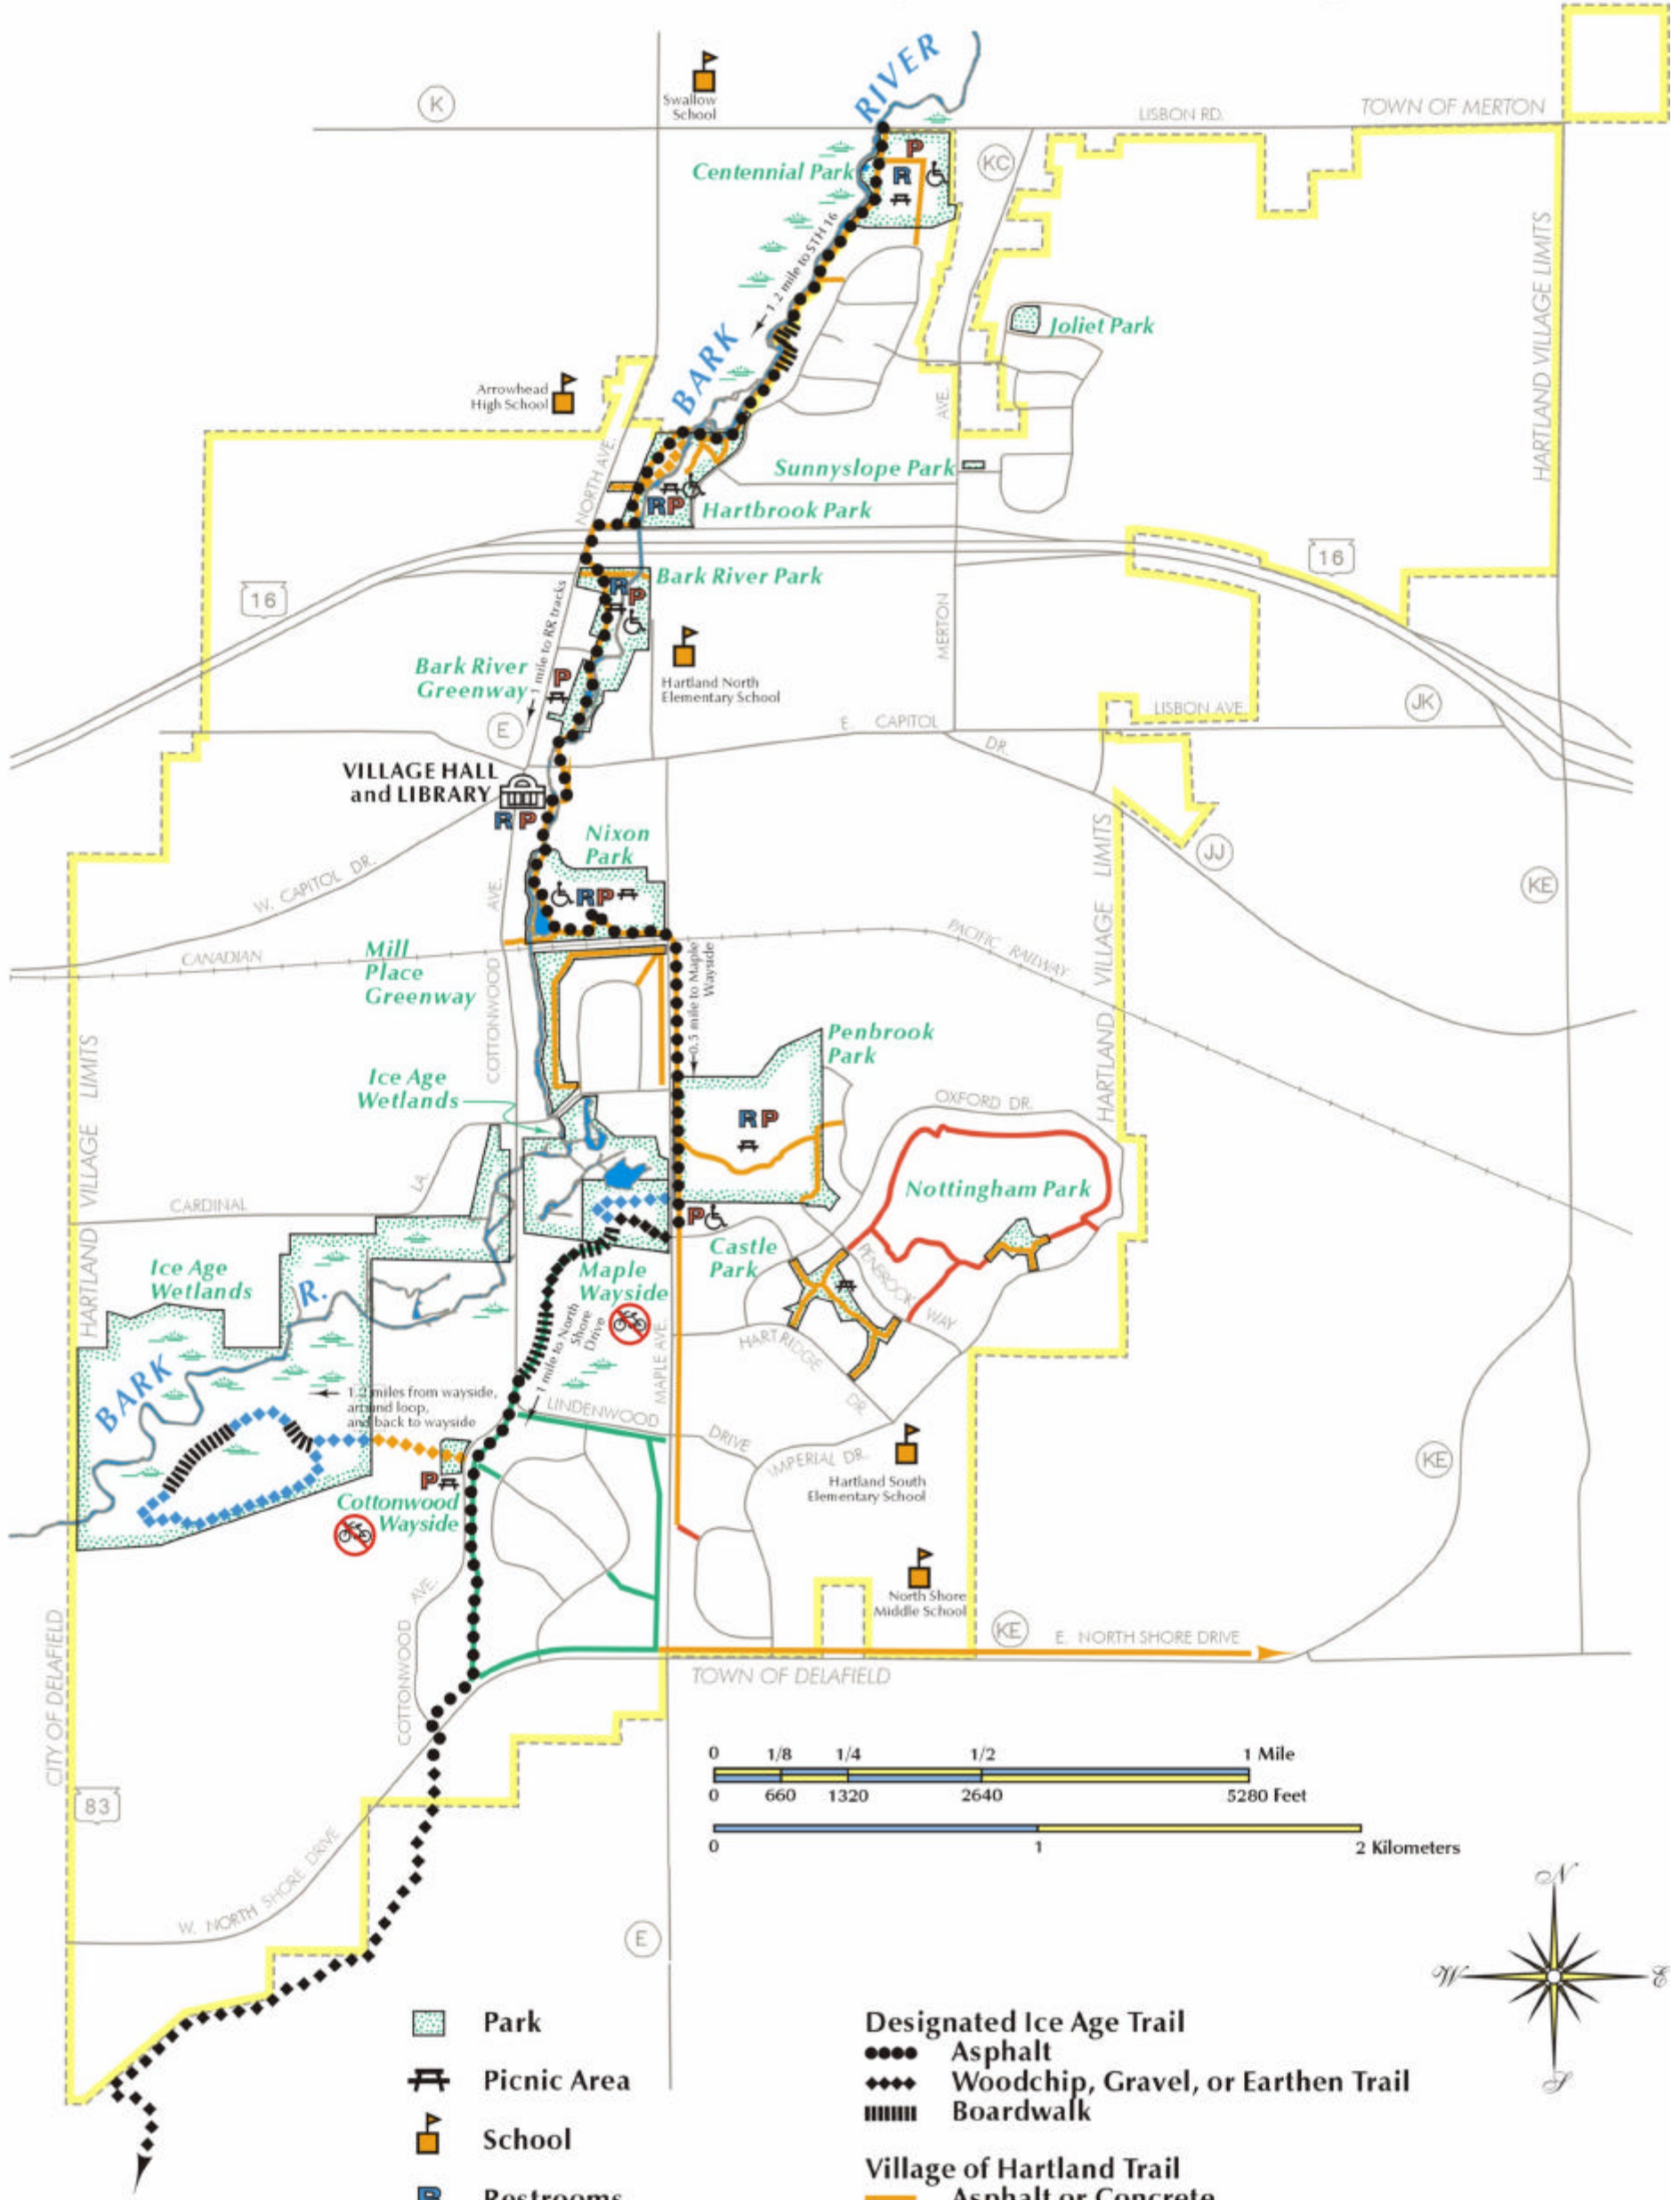

# HARTLAND PARKS AND TRAILS

- Park
- Picnic Area
- School
- Restrooms
- Parking
- Accessibility
- Wetland Environment
- Bicycles are prohibited on the Ice Age Wetland Trails at Cottonwood and Maple Waysides.
- Designated Ice Age Trail**
  - Asphalt
  - Woodchip, Gravel, or Earthen Trail
  - Boardwalk
- Village of Hartland Trail**
  - Asphalt or Concrete
  - Woodchip, Gravel, or Earthen Trail
- Hartridge Homeowners Association Trail**
  - Asphalt
- River Reserve Homeowners Association Trail**
  - Asphalt
  - Boardwalk
- Ice Age Wetlands Trail**
  - Woodchip, Gravel, or Earthen Trail
  - Boardwalk